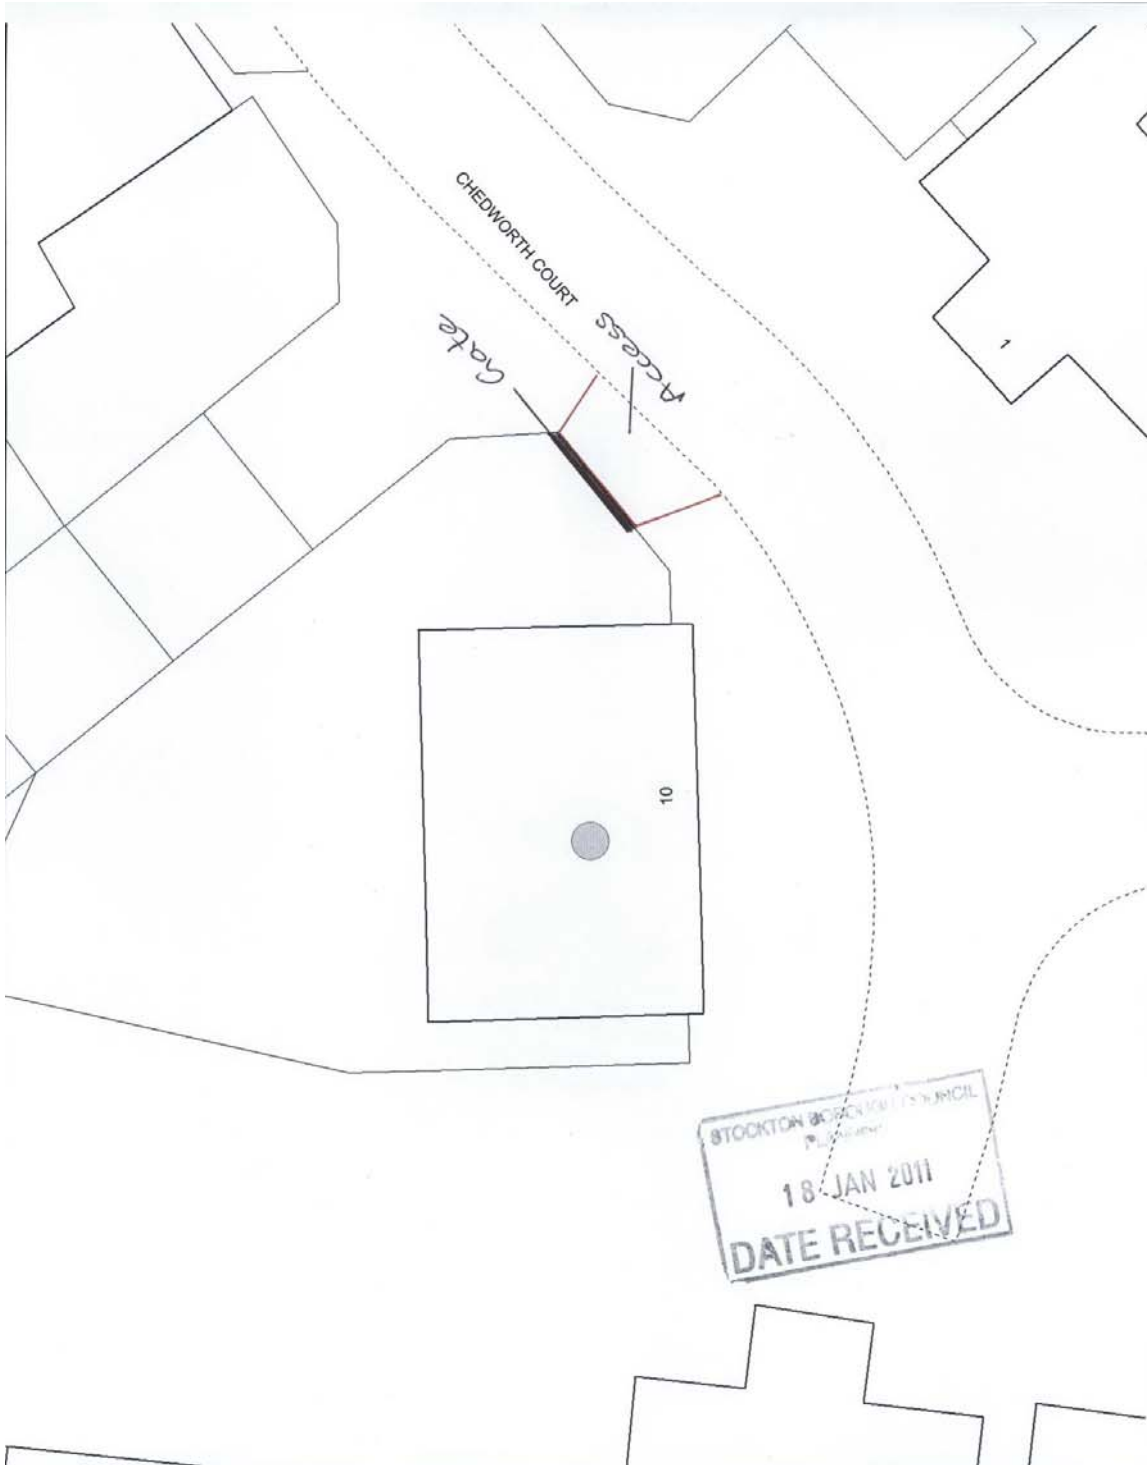

Site Layout Plan

 <b>Stockton-on-Tees</b> BOROUGH COUNCIL	Carol Straughan Head of Planning Gloucester House, Church Road, Stockton-on-Tees, TS18 1TW Tel (01642) 526022 Fax (01642) 526048	This map is reproduced from Ordnance Survey material with the permission of Ordnance Survey on behalf of the Controller of Her Majesty's Stationery Office. © Crown copyright. Unauthorised reproduction infringes Crown copyright and may lead to prosecution or civil proceedings. Stockton-on-Tees Borough Council 100023297 2006
Title	Date	Scale 1:200